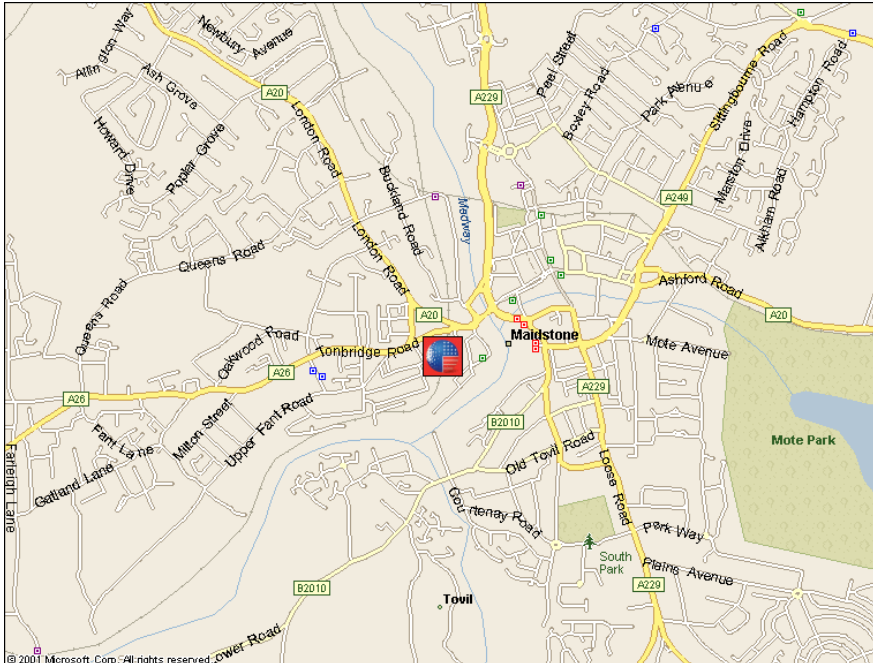

Nike Golf

Nike golf doesn't have any shops in the world but you can order products online to be ordered to you house or you can buy Nike golf products from retailers situated all around the world. The closed retail to me is American Golf located in Maidstone. The address to this shop is 9 Tonbridge Road, Maidstone, Kent, ME16 8RL.

The factors that influence the location are that it is located in a busy city with a lot of customers. This means they will make a lot of profit and be able to buy new products from Nike golf. There are a lot of Golf clubs around Maidstone so if golfers are in need of golf balls they can go to American golf and buy some. There are a lot of golfers in Maidstone so they will get a lot of sales because of all the people in Maidstone. This is also a good location because there aren't main golf shops selling Nike equipment in the area. It's by a busy road so this brings a lot of advertisement, because lots of people are driving past in their cars.

A disadvantage Nike golf's retailer in Maidstone is that they are on a busy road and have a small car park which is hard to park large cars. To improve this they could move to a better location in Maidstone which has a large car park for their customers and is not on a really busy road.