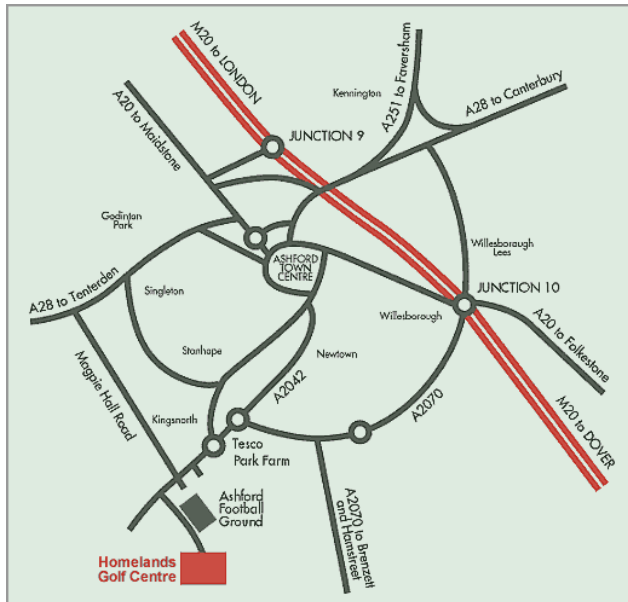

Location

Homelands Golf Centre

Homelands golf centre is located in an ever growing town called Ashford. The golf club is in a small part of Ashford called Kingsnorth; it's a very quite peaceful play for the golfers. The

address for Homelands is Ashford Rd, Kingsnorth, Ashford, Kent, TN26 1NJ. Towards the left is a map of Homelands.

The factors that influence the choice of location are the golf club is located in a quite area, so the golfers are not distracted. Homelands is located in a large expanding town so it will attract more golfers to the club. It is located in the middle of the town so it is easy accessible from any where in the area. It is very spacious for expanding the golf club. There is a football club close by so players could watch a football game and walk to the golf club and have a round of golf.

A disadvantage Nike golf's retailer in Maidstone is that they are on a busy road and have a small car park which is hard to park large cars. To improve this they could move to a better location in Maidstone which has a large car park for their customers and is not on a really busy road.

The location of the business helps the company to achieve the aims and objectives because its located in a busy town, this will bring them loads of customers and make a lot of sales. This will help them reach their aims and objectives to make a profit.